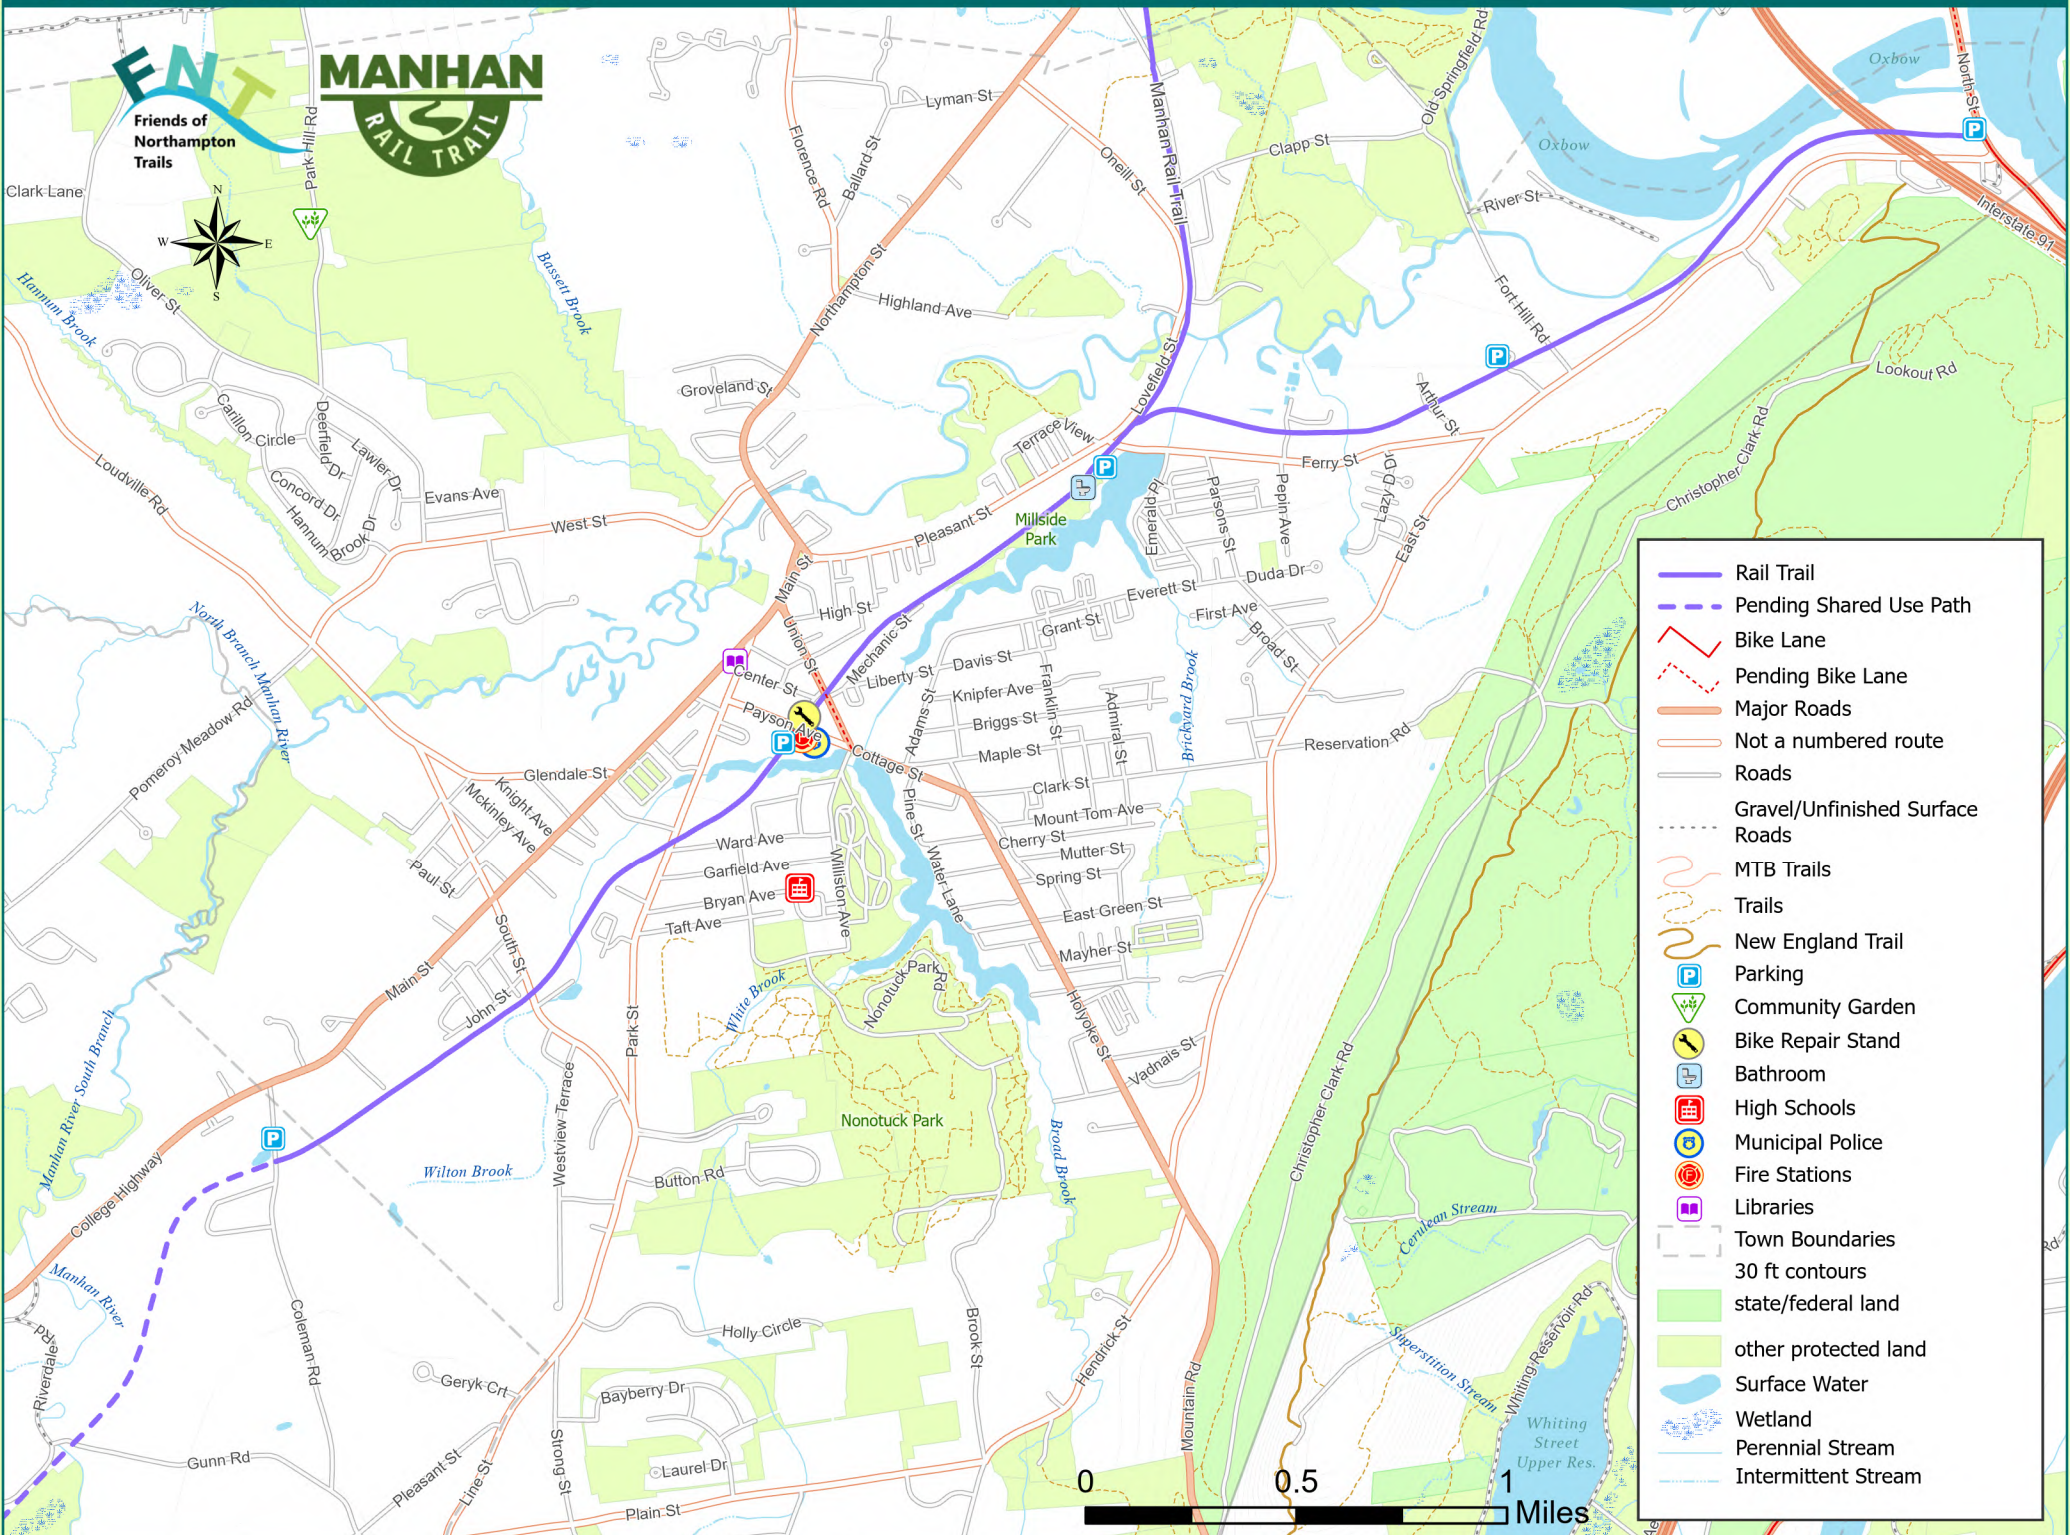

EASTHAMPTON AREA TRAILS

- Rail Trail
- Pending Shared Use Path
- Pending Bike Lane
- Major Roads
- Not a numbered route
- Roads
- Gravel/Unfinished Surface Roads
- MTB Trails
- Trails
- New England Trail
- Parking
- Community Garden
- Bike Repair Stand
- Bathroom
- High Schools
- Municipal Police
- Fire Stations
- Libraries
- Town Boundaries
- 30 ft contours
- state/federal land
- other protected land
- Surface Water
- Wetland
- Perennial Stream
- Intermittent Stream