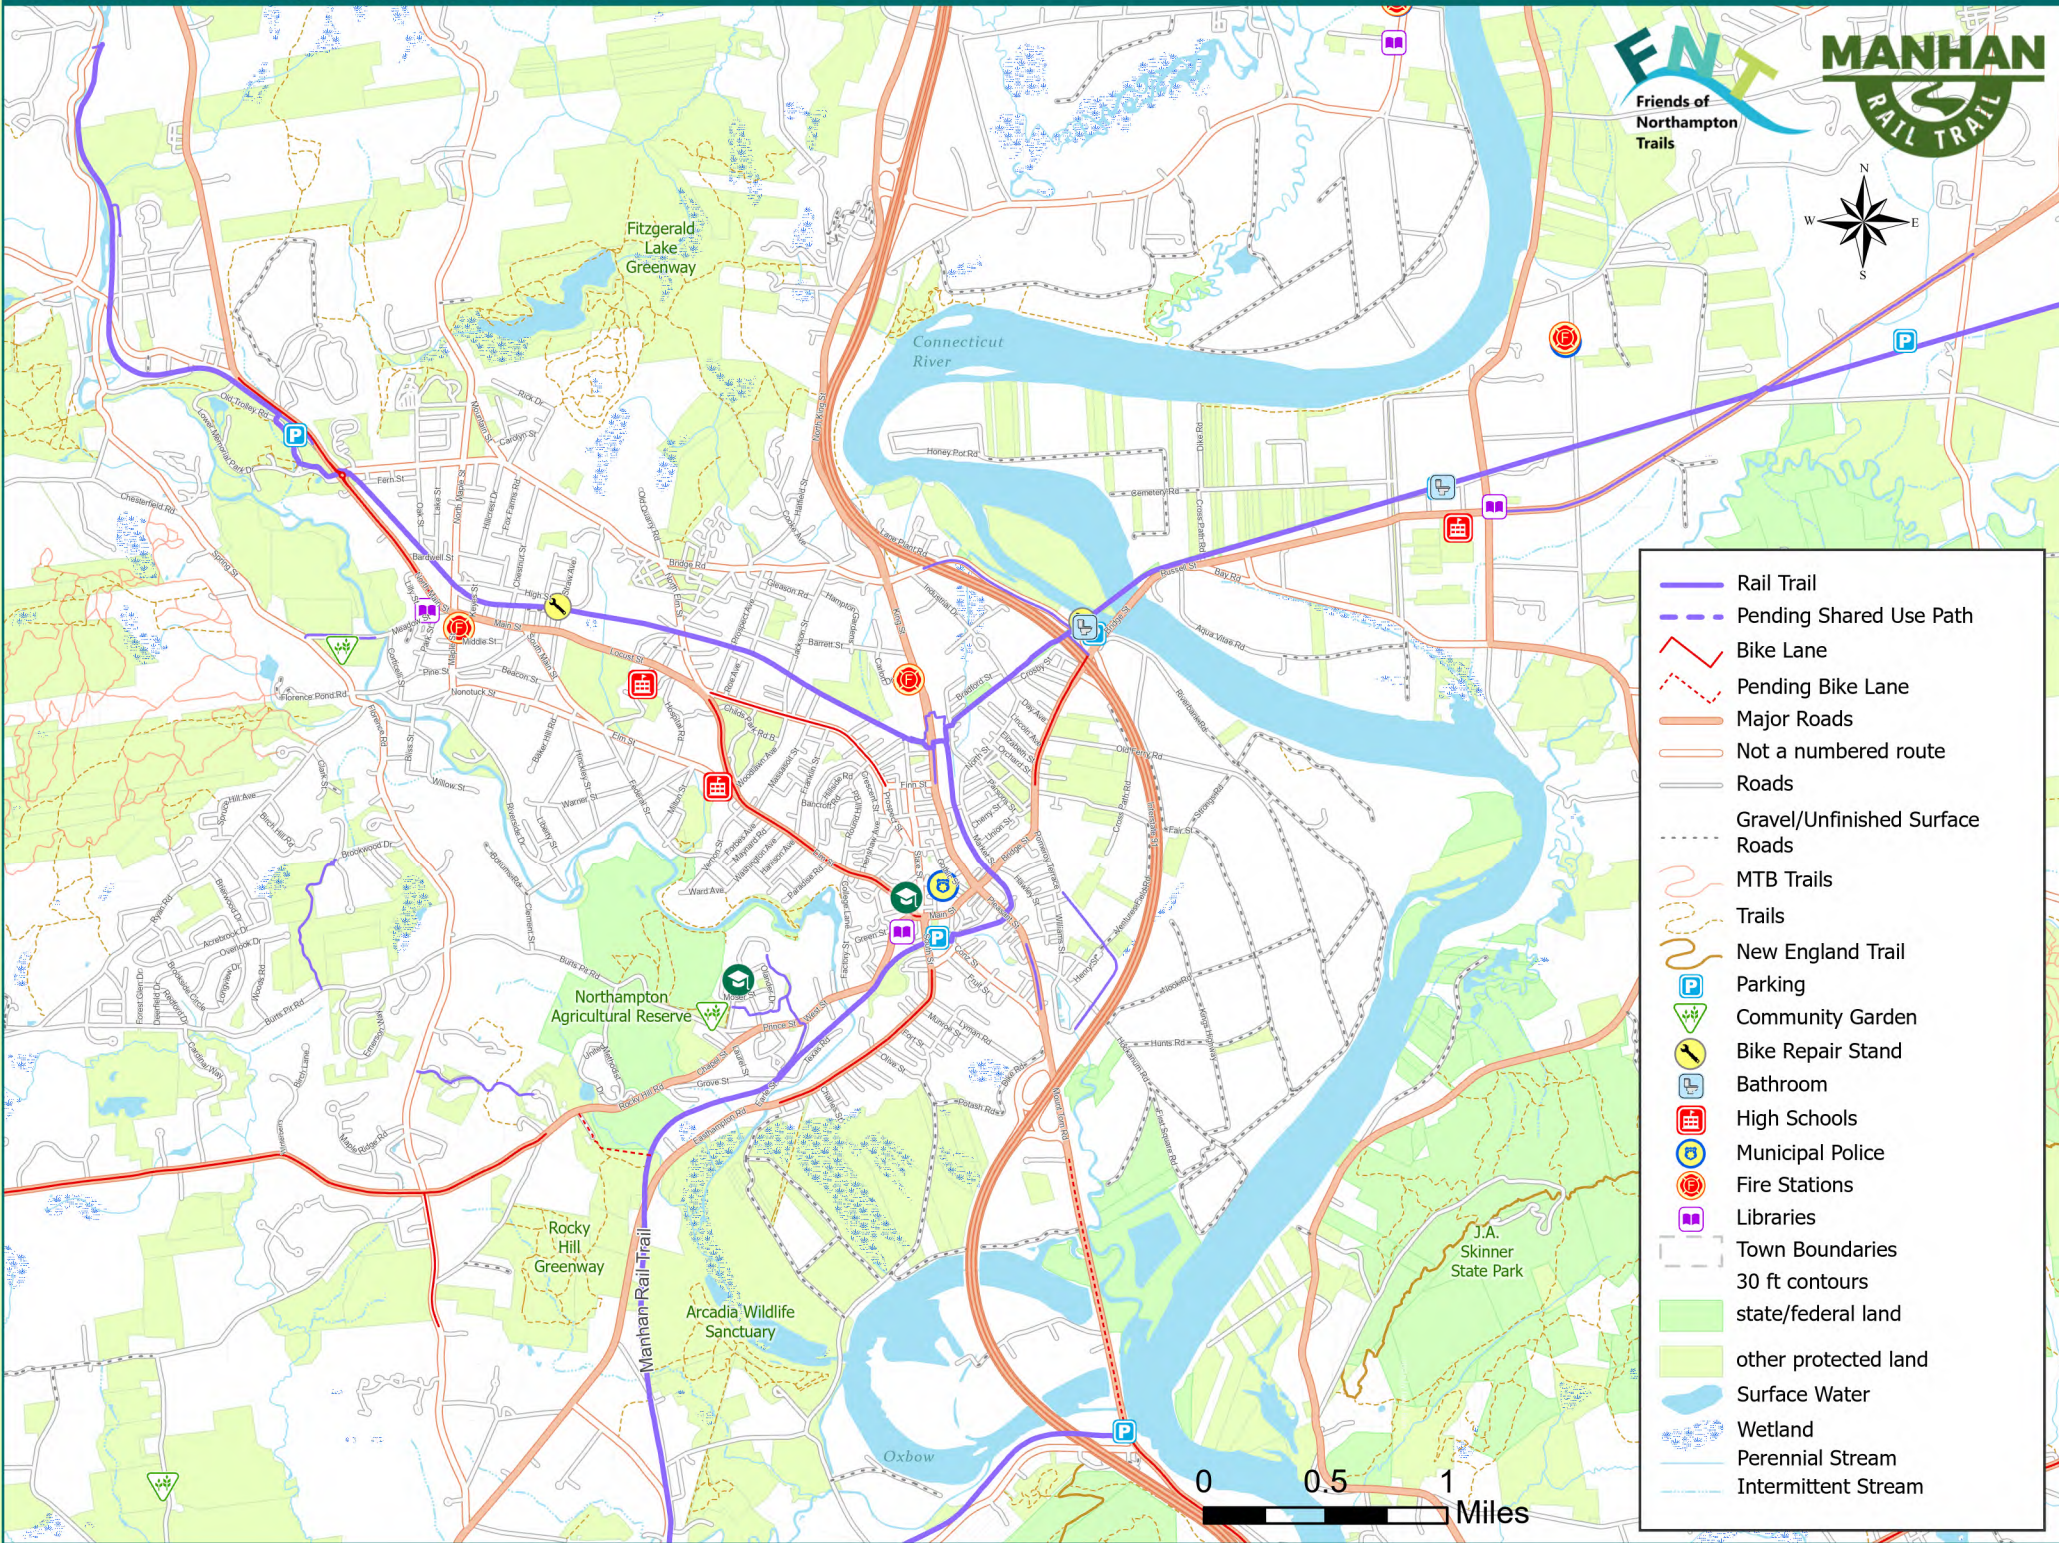

NORTHAMPTON AREA TRAILS

- Rail Trail
- - - Pending Shared Use Path
- Bike Lane
- - - Pending Bike Lane
- Major Roads
- - - Not a numbered route
- Roads
- - - Gravel/Unfinished Surface Roads
- MTB Trails
- - - Trails
- New England Trail
- P Parking
- G Community Garden
- B Bike Repair Stand
- B Bathroom
- H High Schools
- M Municipal Police
- F Fire Stations
- L Libraries
- Town Boundaries
- 30 ft contours
- state/federal land
- other protected land
- Surface Water
- Wetland
- Perennial Stream
- Intermittent Stream